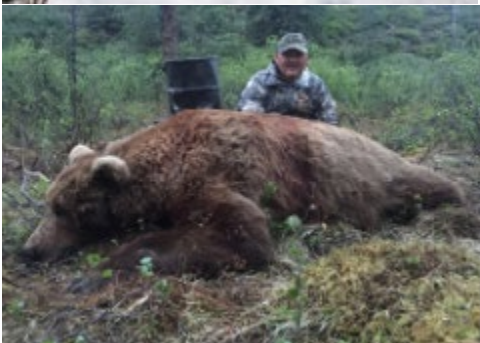

Winter Trapping Trips in Southwest Alaska in February and March, 8 to 10 days or more.
Warm Cabins, Great Food, Snowmobile, and Aircraft Transportation. Call for more details.
$850.00 per day per person. You get to take home lots of fur!!
Wolf, Wolverine, Otter, Beaver, Pine Marten, Fox, and Weasel.

The winter, spring, and fall hunts in unit 17 begin and end at our main camp and guests will be responsible for their charter cost from Anchorage, Alaska to camp and return to Anchorage Accommodations are comfortable (cabins on the trapping and spring trips) tents, cots and pads, guide services, and trophy preparation. Aircraft transportation once you arrive in camp is included with our company aircraft. In all of our camps meals will consist of Chicken, Steaks, Pork Chops, Bacon, Sausage, Eggs, Vegetables, Breads, Cheeses and Fruit.

Non Resident trapping License $405.00
Non Resident Hunting License $160.00
Grizzly or Brown Bear Tag ea. $1000.00
Moose $800.00
Black Bear $450.00
Wolf $60.00
Wolverine $350.00

Note New license and Big Game tag fees.
Non-Resident from another country license $630.00
Grizzly or Brown Bear Tag ea. $1300.00
Moose $1000.00
Black Bear $600.00
Wolf $100.00
Wolverine $500.00